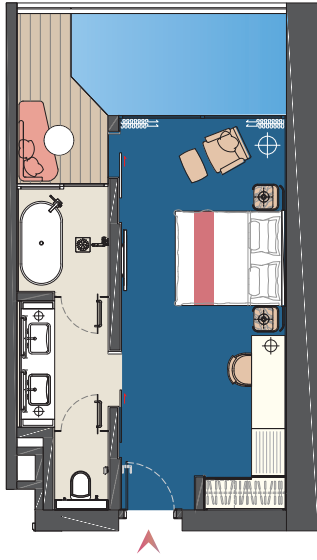

TYPE - A | 53.2 m² | 573 sf | 16.1 ping

**SERENE AMBIENCE . . .
 FILLED WITH STYLE AND SUBTLE ELEGANCE**

Tasteful in every detail and appointed with contemporary interiors, each unit features a spacious bedroom, living room and a full bathroom. Its bright tone and sleek furnishing enriches and dignifies its aesthetic quality and effect.

清幽宁静，高雅出众

各单位卧室与客厅宽敞豪气，内设浴室、一丝不苟的设计，处处洋溢独家品味；时尚内部装潢，明亮抢眼，更显优质气派。

TYPE - B

74.5 m2 | 802 sf | 22.5 ping

TYPE - C

100.8 m2 | 1085 sf | 30.5 ping

TYPE - B

TYPE - C