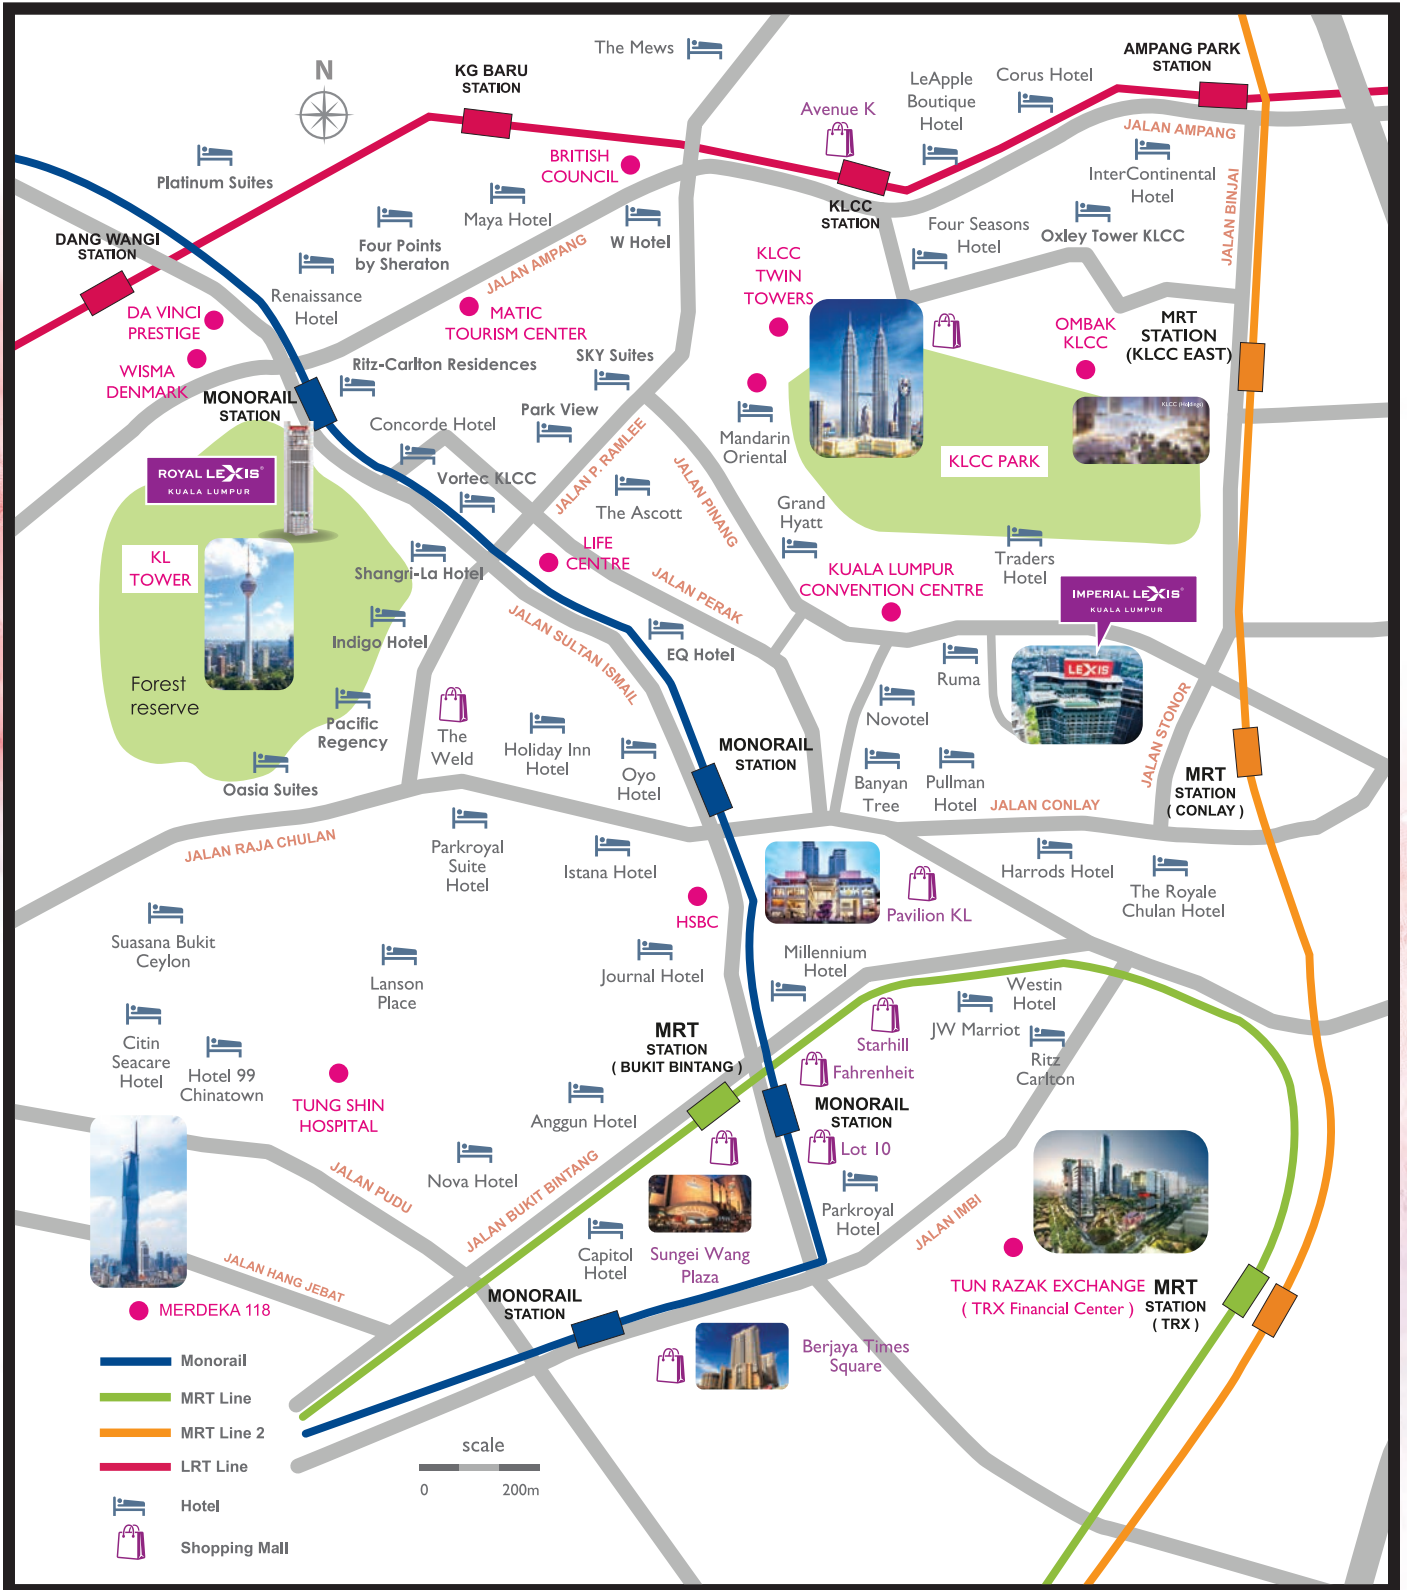

ROYAL LEXIS

Kuala Lumpur's Beacons of Opulence & Exclusivity

吉隆坡丽昇皇廷套房：奢华与尊贵象征

ROYAL LEXIS®

KUALA LUMPUR

吉隆坡丽昇皇廷套房

STRATEGIC LOCATION

宏伟壮观，屹立首都

吉隆坡都市集团是一家备受赞誉且屡获殊荣的开发商，其最新和卓越的项目丽昇皇廷套房战略性地坐落在市中心，持续塑造着吉隆坡的天际线。

INSPIRED BY GREATNESS

KL Metro Group, an esteemed and award-winning developer, continues to shape the Kuala Lumpur skyline with its latest prestigious project, Royal Lexis, strategically located in the heart of Kuala Lumpur city.