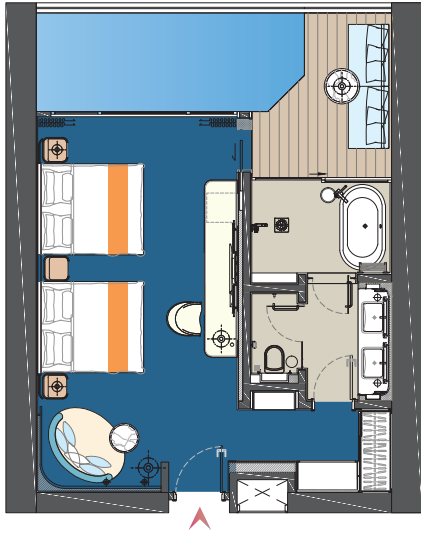

TYPE - A | 53.2 m² | 573 sf | 16.1 ping

**SERENE AMBIENCE . . .
 FILLED WITH STYLE AND SUBTLE ELEGANCE**

Tasteful in every detail and appointed with contemporary interiors, each unit features a spacious bedroom, living room and a full bathroom. Its bright tone and sleek furnishing enriches and dignifies its aesthetic quality and effect.

清幽宁静，高雅出众

各单位卧室与客厅宽敞豪气，内设浴室、一丝不苟的设计，处处洋溢独家品味；时尚内部装潢，明亮抢眼，更显优质气派。

TYPE - B

74.5 m2 | 802 sf | 22.5 ping

TYPE - C

100.8 m2 | 1085 sf | 30.5 ping

TYPE - B

TYPE - C