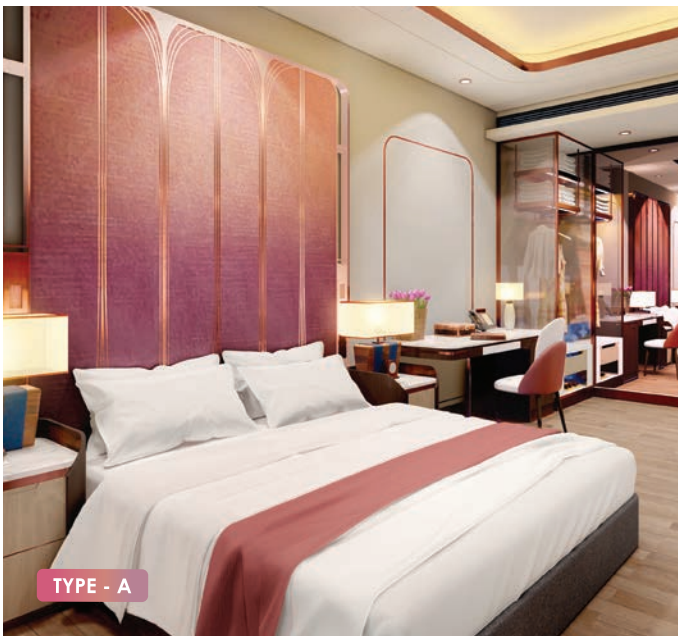

TYPE - A | 53.2 m² | 573 sf | 16.1 ping

**SERENE AMBIENCE . . .
 FILLED WITH STYLE AND SUBTLE ELEGANCE**

Tasteful in every detail and appointed with contemporary interiors, each unit features a spacious bedroom, living room and a full bathroom. Its bright tone and sleek furnishing enriches and dignifies its aesthetic quality and effect.

清幽宁静，高雅出众

各单位卧室与客厅宽敞豪气，内设浴室、一丝不苟的设计，处处洋溢独家品味；时尚内部装潢，明亮抢眼，更显优质气派。

TYPE - B

74.5 m2 | 802 sf | 22.5 ping

TYPE - C

100.8 m2 | 1085 sf | 30.5 ping

TYPE - B

TYPE - C