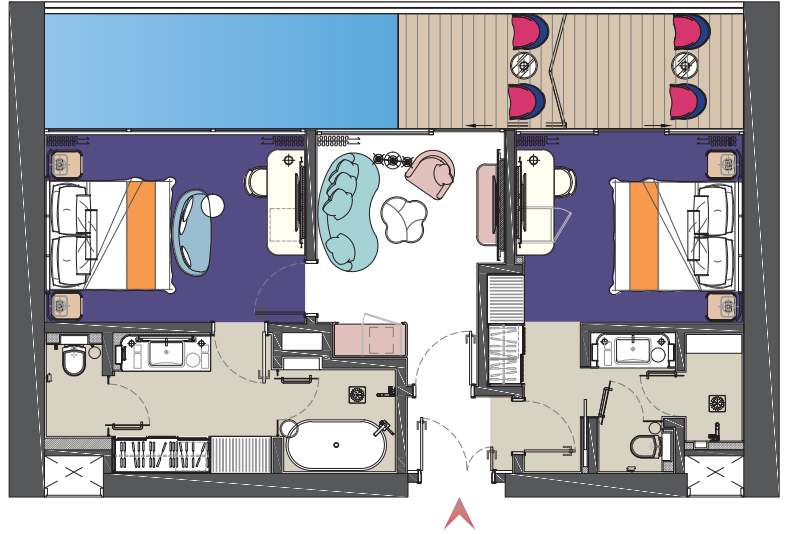

TYPE - A | 53.2 m² | 573 sf | 16.1 ping

**SERENE AMBIENCE . . .
 FILLED WITH STYLE AND SUBTLE ELEGANCE**

Tasteful in every detail and appointed with contemporary interiors, each unit features a spacious bedroom, living room and a full bathroom. Its bright tone and sleek furnishing enriches and dignifies its aesthetic quality and effect.

清幽宁静，高雅出众

各单位卧室与客厅宽敞豪气，内设浴室、一丝不苟的设计，处处洋溢独家品味；时尚内部装潢，明亮抢眼，更显优质气派。

TYPE - B

74.5 m2 | 802 sf | 22.5 ping

TYPE - C

100.8 m2 | 1085 sf | 30.5 ping

TYPE - B

TYPE - C